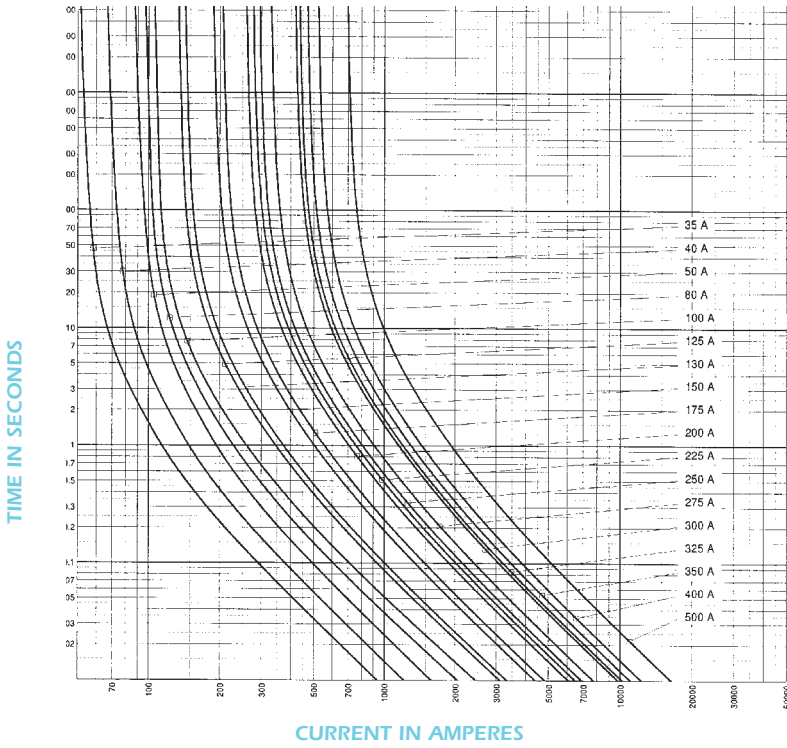

Dimensions

	A mm	B mm	C mm	D mm	E mm
CNLDIN	82	60	23 max	20	11
CNNDIN					

* Thickness: 11 mm max

European Fuses DIN Forklift Fuses CNN DIN, CNL

MELTING TIME - CURRENT DATA - CNL35-500

MELTING TIME - CURRENT DATA - CNN10-800